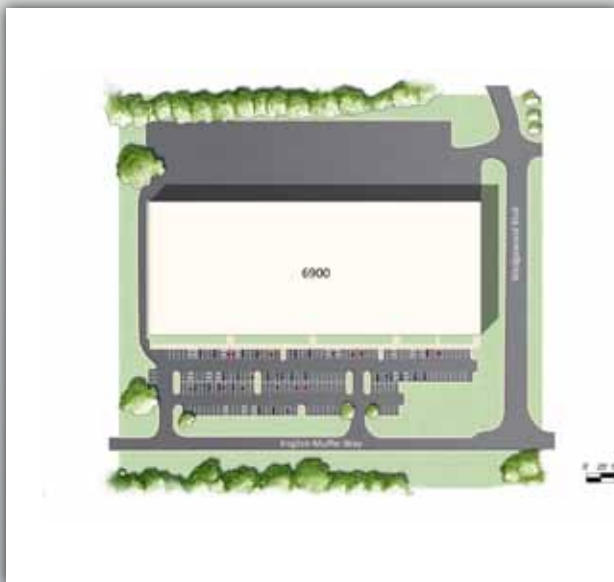

# English Muffin Way

6900 English Muffin Way  
Frederick, MD 21703

## OVERVIEW:

One, single-story industrial building

165,690 total square feet

24' ceiling height

7.00/1,000 parking ratio

Light Industrial (LI) Zoning

## LOCATION:

1/2 mile to Route 85

Three miles to I-270

Six miles to I-70

Less than one mile to restaurants, shops, hotels  
and many more amenities

For leasing inquiries, please contact:

**KELLY M. CROUGH**  
kcrough@first-potomac.com